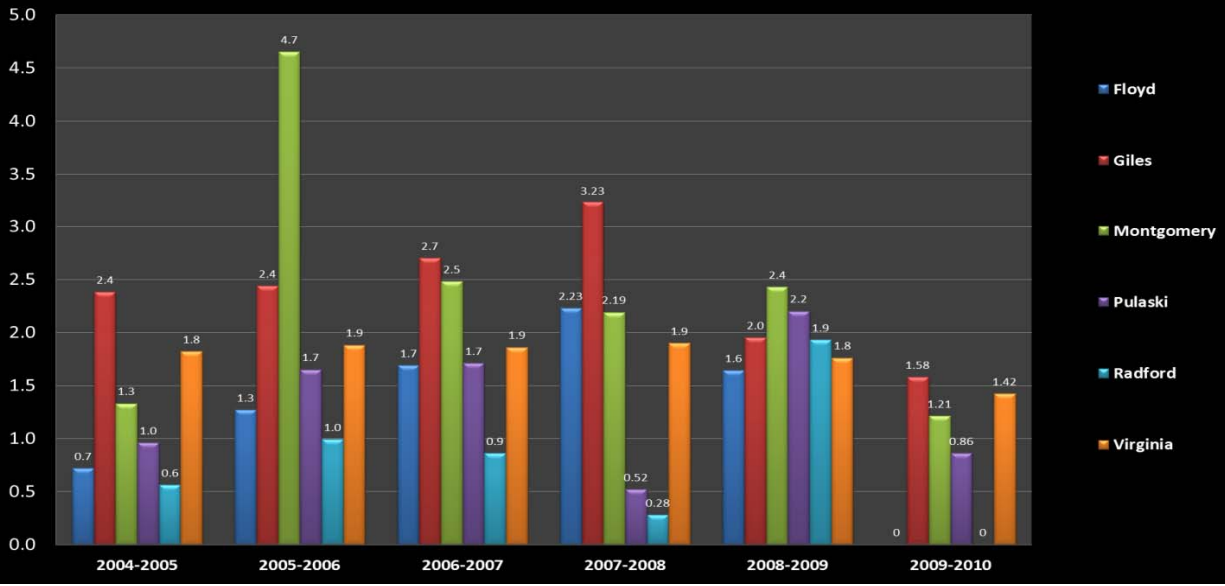

**School Dropouts from 7th to 12th Grade**  
 (Includes ungraded pupils and summer dropouts)  
 Percentage of School Membership, Ages 12-17  
 Source: Virginia Department of Education  
 Updated: 4/2007

	Floyd County	Giles County	Montgomery County	Pulaski County	Radford City	Virginia
School Year 10 Dropout %	0	1.58	1.21	0.86	0	1.42
Number of Students	0	19	53	19	0	8,018
Comparison to SY 2008/2009 to SY 2009/2010	100% decrease	21% decrease	49.6% decrease	61% decrease	100% decrease	21% decrease

**What this means:** All five jurisdictions experienced decreases in the *percentage* of school dropouts (not *rates* as in other charts) from school year 2008-09 to school year 2009-10, with Floyd and Radford reporting substantial decreases.